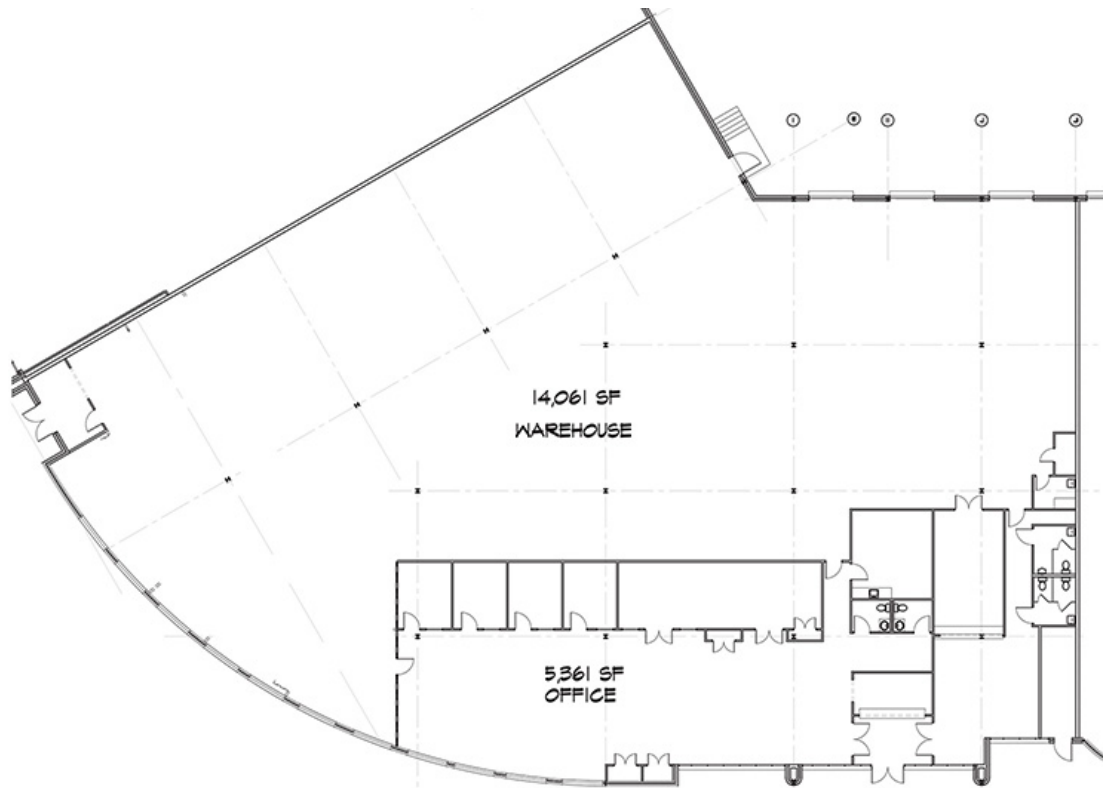

EQT | EXETER

700 Broadhollow Road

Farmingdale, NY

Building Size: 47,900 SF | 19,400 SF of Industrial Space Available

VISIT [EQTEXETER.COM](https://www.eqtexeter.com)

700 Broadhollow Road

Farmingdale, NY

Building Size: 47,900 SF | Building Availability: 19,400 SF

Building Specifications

- Industrial space available
- 47,900 SF total building size
- 19,400 SF available size
- 5,361 SF of office
- 3 dock doors
- 27' x 35' column spacing
- 20' clear height
- Rear loading
- Wet sprinkler system

700 Broadhollow Road

Farmingdale, NY

Building Size: 47,900 SF | Building Availability: 19,400 SF

Location

Population

700 Broadhollow Road

Farmingdale, NY

Building Size: 47,900 SF | Building Availability: 19,400 SF