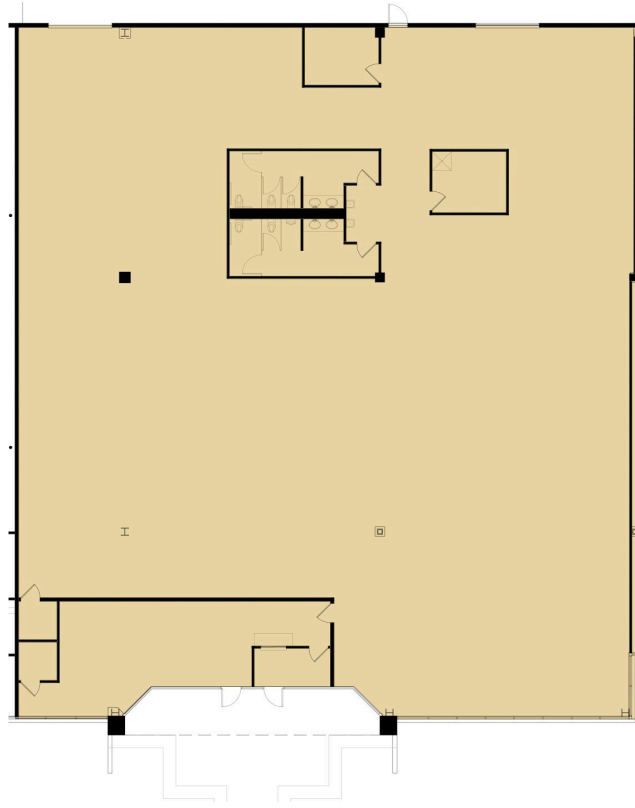

Building Size: 107,800 SF | Building Availability: 13,624 SF

Building Specifications

- Industrial space available
- 107,800 SF total building size
- 13,624 SF available size
- 2 drive in doors (10' x 10')
- (+/- 500 SF) existing office
- Clear Height: 16'
- Parking: 40 spaces (3.85/1,000 SF)
- Year Built: 2000
- Excellent building and monument signage available
- Located in the desirable Riverport submarket with access to I-70, I-270, and Hwy. 141

3168-3198 Riverport Tech Center Drive

Maryland Heights, MO

Building Size: 107,800 SF | Building Availability: 13,624 SF

Location

Population

3168-3198 Riverport Tech Center Drive

Maryland Heights, MO

Building Size: 107,800 SF | Building Availability: 13,624 SF