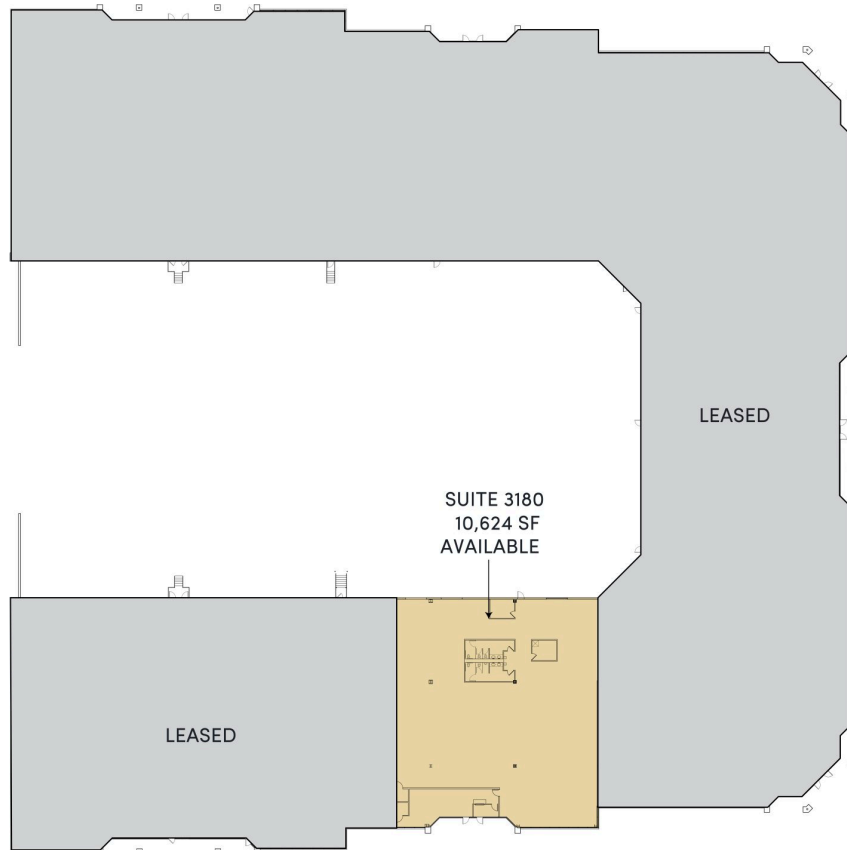

EQT | EXETER

3168–3198 Riverport Tech Center Drive

Maryland Heights, MO

Building Size: 107,800 SF | 13,624 SF of Industrial Space Available

VISIT EQTEXETER.COM

3168-3198 Riverport Tech Center Drive

Maryland Heights, MO

Building Size: 107,800 SF | Building Availability: 13,624 SF

Building Specifications

- Industrial space available
- 107,800 SF total building size
- 13,624 SF available size
- 2 drive in doors (10' x 10')
- (+/- 500 SF) existing office
- Clear Height: 16'
- Parking: 40 spaces (3.85/1,000 SF)
- Year Built: 2000
- Excellent building and monument signage available
- Located in the desirable Riverport submarket with access to I-70, I-270, and Hwy. 141

3168-3198 Riverport Tech Center Drive

Maryland Heights, MO

Building Size: 107,800 SF | Building Availability: 13,624 SF

Location

Population

3168-3198 Riverport Tech Center Drive

Maryland Heights, MO

Building Size: 107,800 SF | Building Availability: 13,624 SF