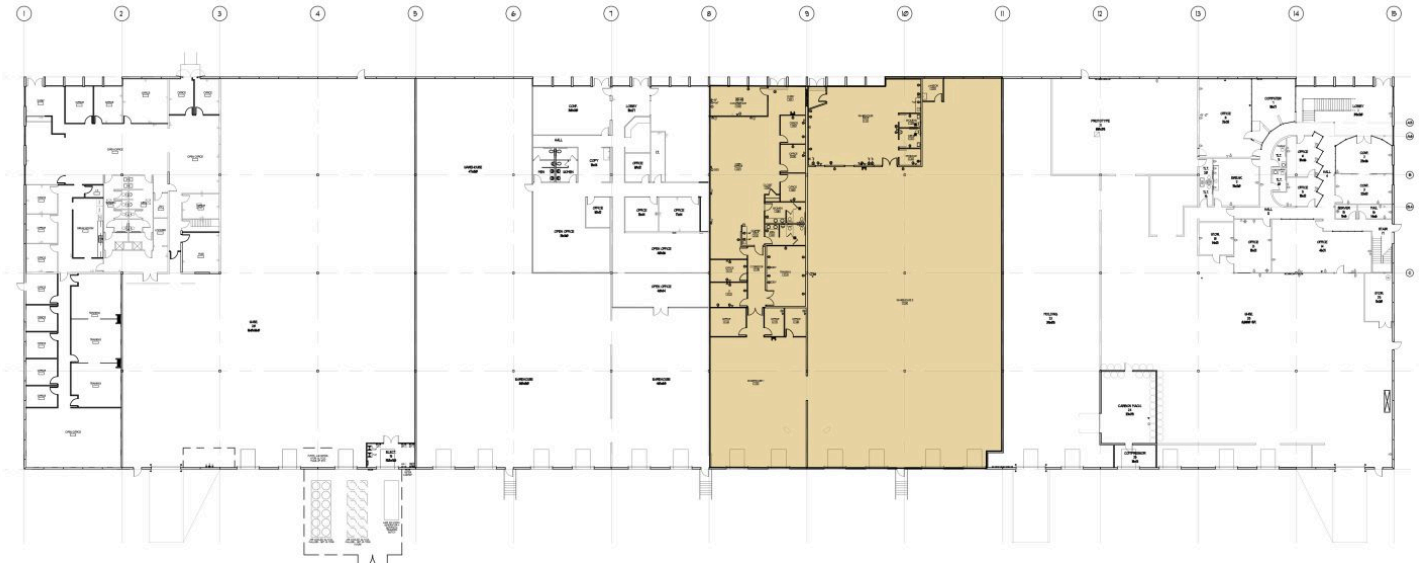

# 2920 Fortune Circle West

Indianapolis, IN

Building Size: 89,508 SF | 19,152 SF of Industrial Space Available

VISIT [EQTEXETER.COM](http://EQTEXETER.COM)

# 2920 Fortune Circle West

Indianapolis, IN

Building Size: 89,508 SF | Building Availability: 19,152 SF

## Building Specifications

- Industrial space available
- 89,508 SF total building size
- 19,152 SF available size
- 6,397 SF office (able to be reduced)
- 6 dock doors
- T5 lighting
- Access: 0.25 miles to I-465 & I-70 Thanks
- Rear loading