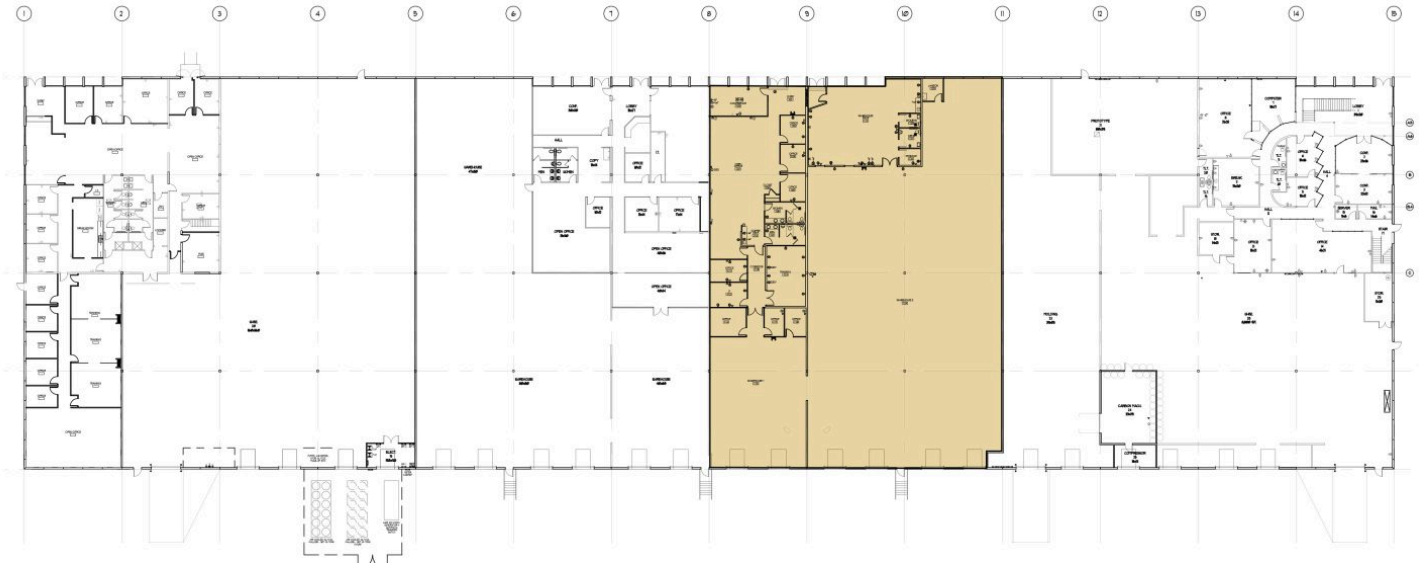

EQT | EXETER

2920 Fortune Circle West

Indianapolis, Indiana

Building Size: 89,508 SF | 0 SF of Industrial Space Available

VISIT EQTEXETER.COM

2920 Fortune Circle West

Indianapolis, Indiana

Building Size: 89,508 SF | Building Availability: 0 SF

Building Specifications

- Industrial space available
- 89,508 SF total building size
- 0 SF available size
- 6,397 SF office (able to be reduced)
- 6 dock doors
- T5 lighting
- Access: 0.25 miles to I-465 & I-70 Thanks
- **Rear** loading

2920 Fortune Circle West

Indianapolis, Indiana

Building Size: 89,508 SF | Building Availability: 0 SF

Location

Population

WITHIN 10 MILES

Total Population	643,184
Total Labor Force	411,353
Unemployment Rate	1.07%
Median Household Income	52,707
Warehouse Employees	8,215
High School Education Or Higher	65.56%