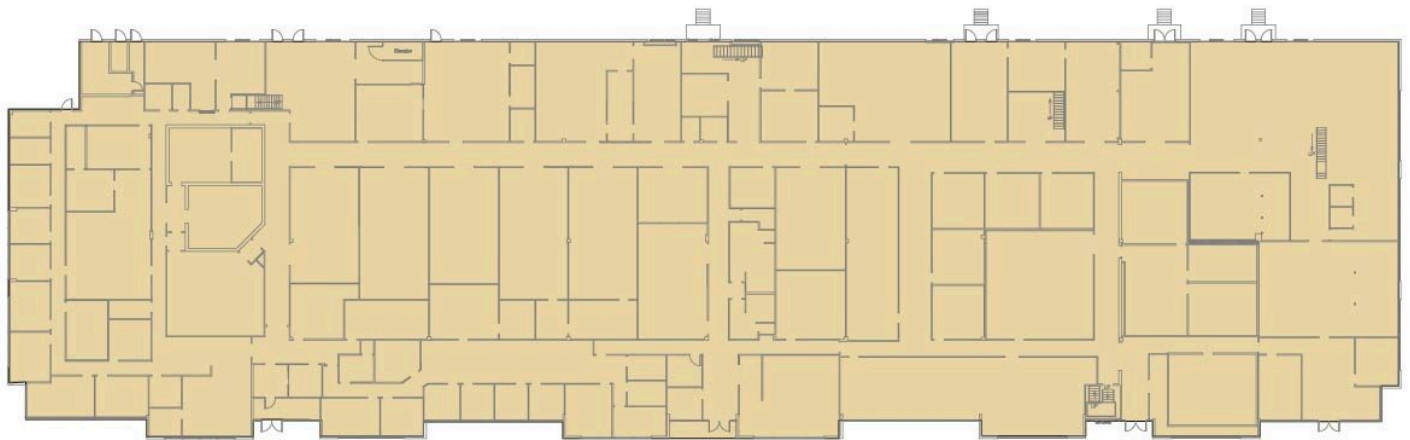

EQT | EXETER

14280 Sulleyfield Circle

Chantilly, VA

Building Size: 44,689 SF | 44,689 SF of Industrial Space Available

VISIT [EQTEXETER.COM](https://eqtexeter.com)

14280 Sulleyfield Circle

Chantilly, VA

Building Size: 44,689 SF | Building Availability: 44,689 SF

Building Specifications

- Industrial space available
- 44,689 SF total building size
- 44,689 SF available size
- Build To Suit Office
- 18' clear height
- 120' truck court depth
- 6 dock doors
- 3 drive-in doors
- LED lighting
- Wet sprinkler system

14280 Sulleyfield Circle

Chantilly, VA

Building Size: 44,689 SF | Building Availability: 44,689 SF

Location

Population

ACCESS AND LABOR FORCE

	10 MILES
Total Population	757,795
Total Labor Force	521,587
Unemployment Rate	1.85%
Median Household Income	129,602
Warehouse Employees	1,508
High School Education Or Higher	65.77%