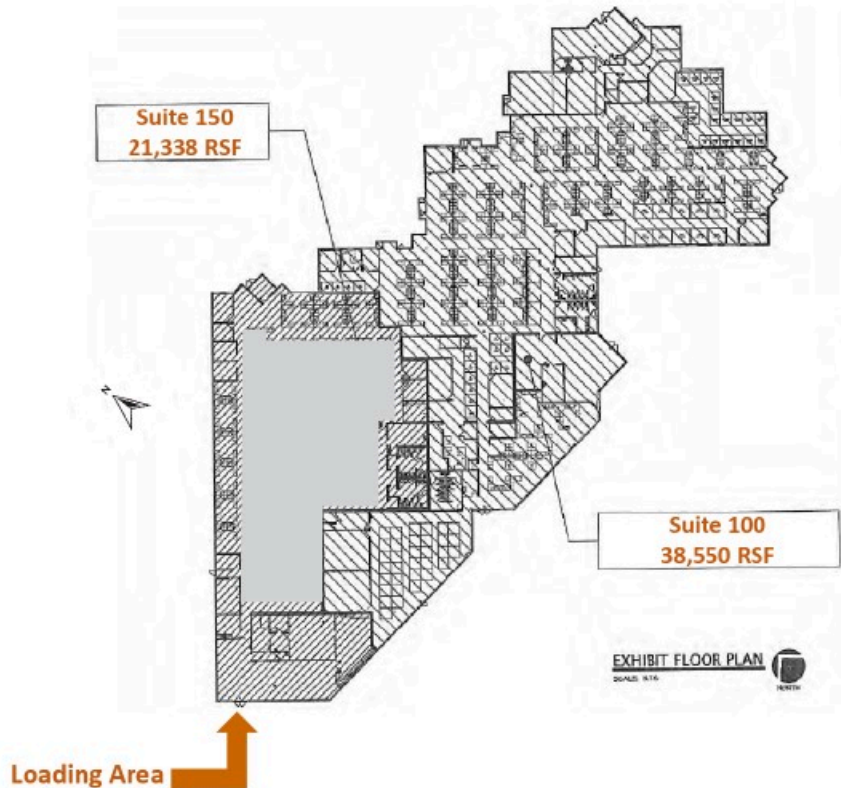

EQT | EXETER

4601 East Hilton Avenue

Phoenix, Arizona

Building Size: 59,888 SF | 59,888 SF of Office Space Available

VISIT [EQTEXETER.COM](https://www.eqtexeter.com)

4601 East Hilton Avenue

Phoenix, Arizona

Building Size: 59,888 SF | Building Availability: 59,888 SF

Building Specifications

- Office space available
- 59,888 SF total building size
- 59,888 SF available size
- 21' clear height
- Pre-demised
- Single story flex building with existing Lab
- 100% HVAC
- 472 auto parking
- Ample covered parking
- Sky Harbor location
- Permissive A-2 Industrial District Zoning per City of Phoenix

4601 East Hilton Avenue

Phoenix, Arizona

Building Size: 59,888 SF | Building Availability: 59,888 SF

Location

Transportation

4601 East Hilton Avenue

Phoenix, Arizona

Building Size: 59,888 SF | Building Availability: 59,888 SF