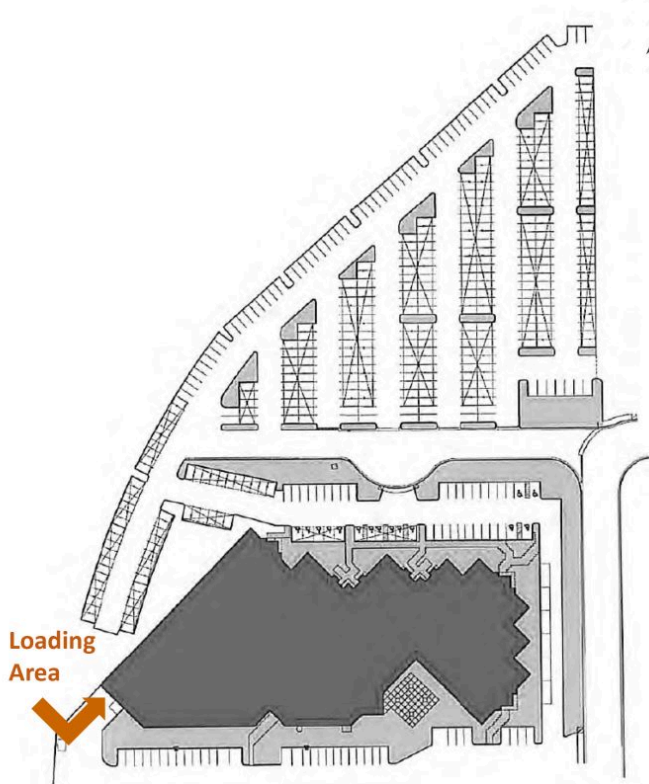

Building Size: 59,888 SF | Building Availability: 59,888 SF

Building Specifications

- Office space available
- 59,888 SF total building size
- 59,888 SF available size
- 21' clear height
- Pre-demised
- Single story flex building with existing Lab
- 100% HVAC
- 472 auto parking
- Ample covered parking
- Sky Harbor location
- Permissive A-2 Industrial District Zoning per City of Phoenix

4601 East Hilton Avenue

Phoenix, Arizona

Building Size: 59,888 SF | Building Availability: 59,888 SF

Location

Transportation

4601 East Hilton Avenue

Phoenix, Arizona

Building Size: 59,888 SF | Building Availability: 59,888 SF