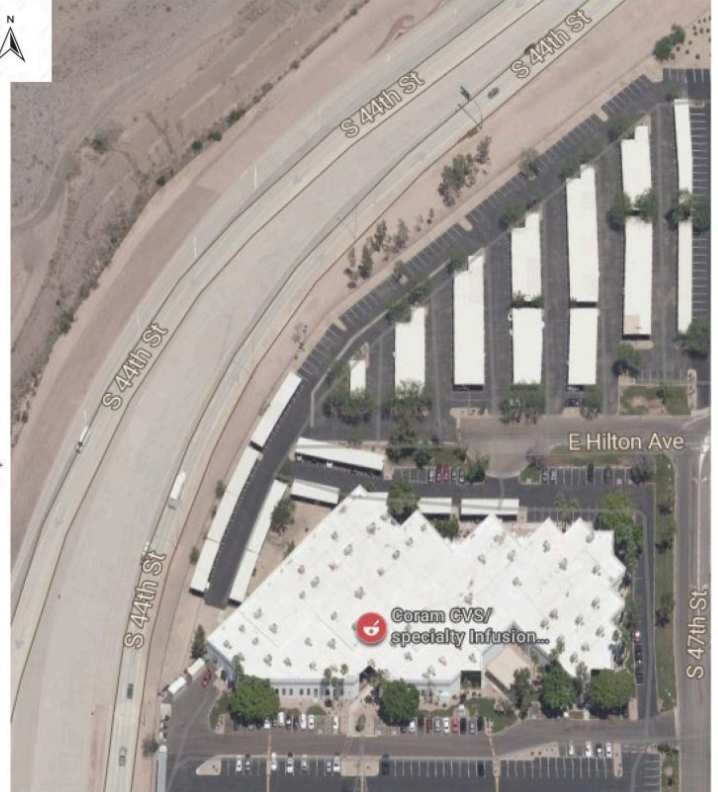

EQT | EXETER

4601 East Hilton Avenue

Phoenix, Arizona

Building Size: 59,888 SF | 59,888 SF of Office Space Available

VISIT [EQTEXETER.COM](https://www.eqtexeter.com)

4601 East Hilton Avenue

Phoenix, Arizona

Building Size: 59,888 SF | Building Availability: 59,888 SF

Building Specifications

- Office space available
- 59,888 SF total building size
- 59,888 SF available size
- 21' clear height
- Pre-demised
- Single story flex building with existing Lab
- 100% HVAC
- 472 auto parking
- Ample covered parking
- Sky Harbor location
- Permissive A-2 Industrial District Zoning per City of Phoenix

4601 East Hilton Avenue

Phoenix, Arizona

Building Size: 59,888 SF | Building Availability: 59,888 SF

Location

Transportation

4601 East Hilton Avenue

Phoenix, Arizona

Building Size: 59,888 SF | Building Availability: 59,888 SF