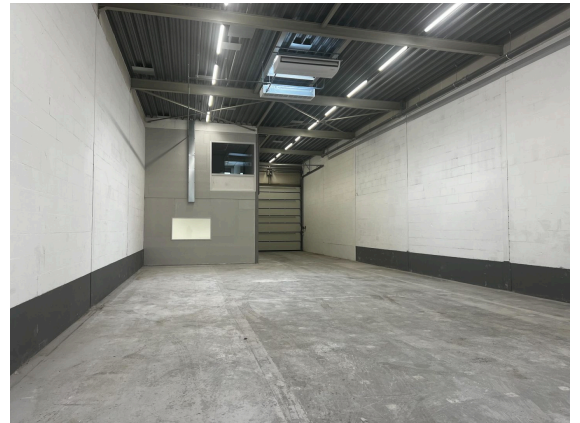

# North Holland - Hoofddorp I

Hoofddorp, Netherlands

Building Size: 3,190 SM | 305 SM of Industrial Space Available

VISIT [EQTEXETER.COM](https://www.eqtexeter.com)

# North Holland - Hoofddorp I

Hoofddorp, Netherlands

Building Size: 3,190 SM | Building Availability: 305 SM

## Building Specifications

- Industrial space available
- 3,190 SM total building size
- 305 SM available size
- 6.5 m clear height
- 10 KN/M2 floor load
- 10 drive-in doors
- 60 car parking spaces