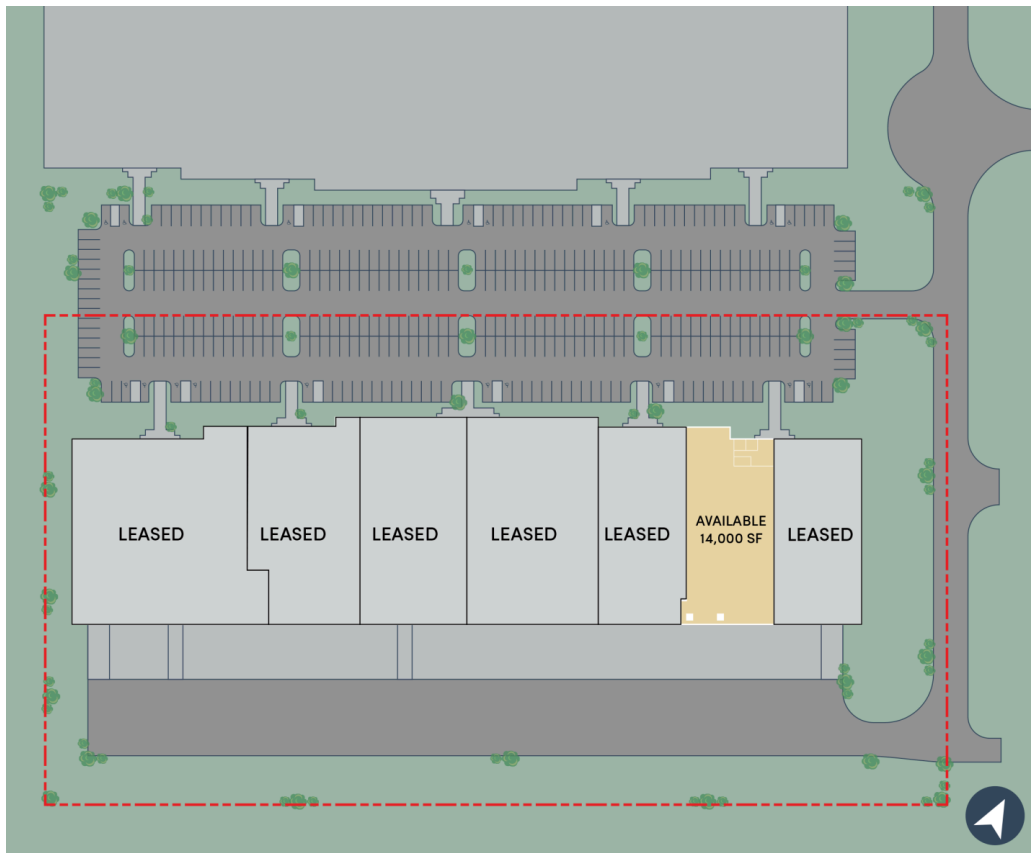

# 3100–3140 Riverport Tech Center Drive

Maryland Heights, Missouri

Building Size: 129,400 SF

VISIT [EQTEXETER.COM](http://EQTEXETER.COM)

# 3100-3140 Riverport Tech Center Drive

Maryland Heights, Missouri

Building Size: 129,400 SF

## Building Specifications

- Industrial space
- 129,400 SF total building size
- **Fully Leased**
- Available February 1, 2024
- Class A Office/Warehouse Space
- 1,000 SF office
- Rear load configuration
- Three (3) dock high door (expandable)
- 24' clear height
- ESFR sprinkler
- 40' x 40' column spacing
- 170' - 190' building depth
- 120' truck court depth
- Year Built: 2001