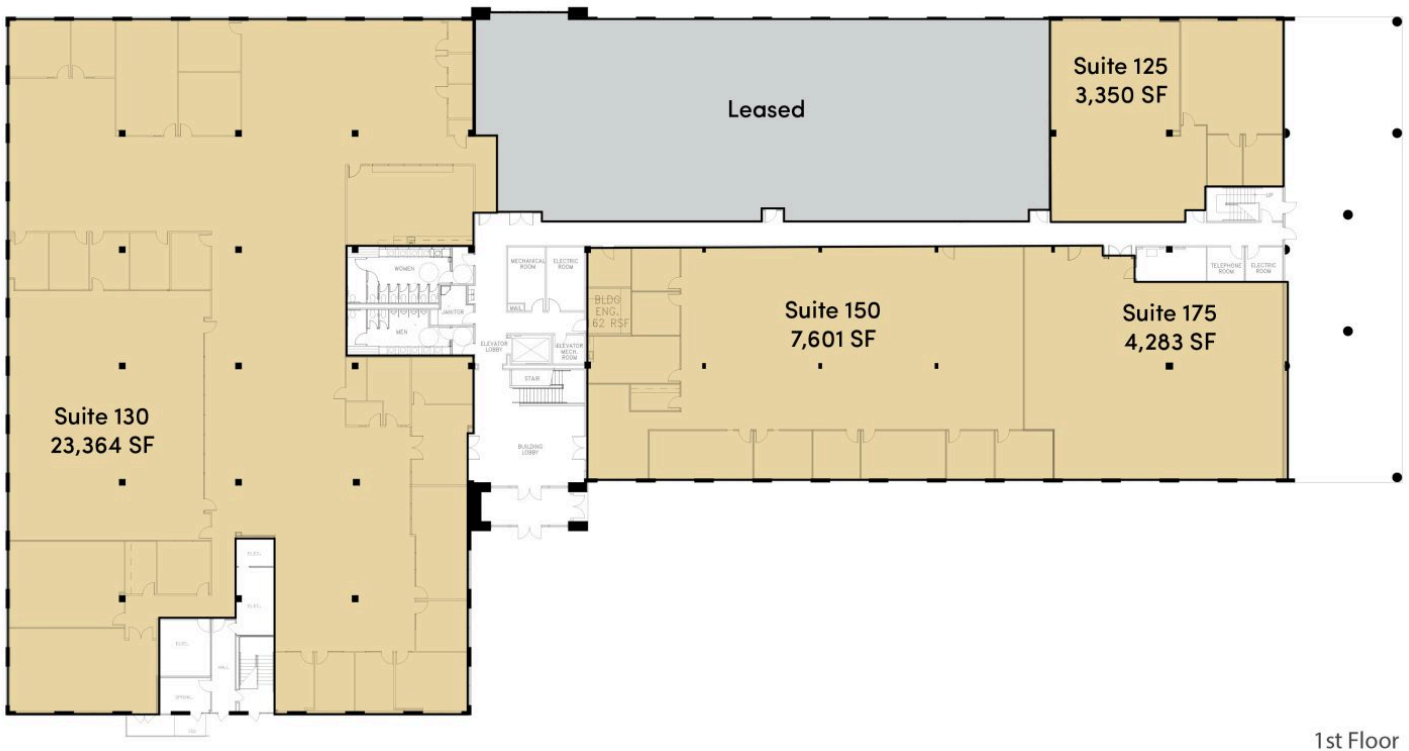

8650 Freeport Parkway

Irving, TX

Building Size: 98,623 SF | Building Availability: 23,065 SF