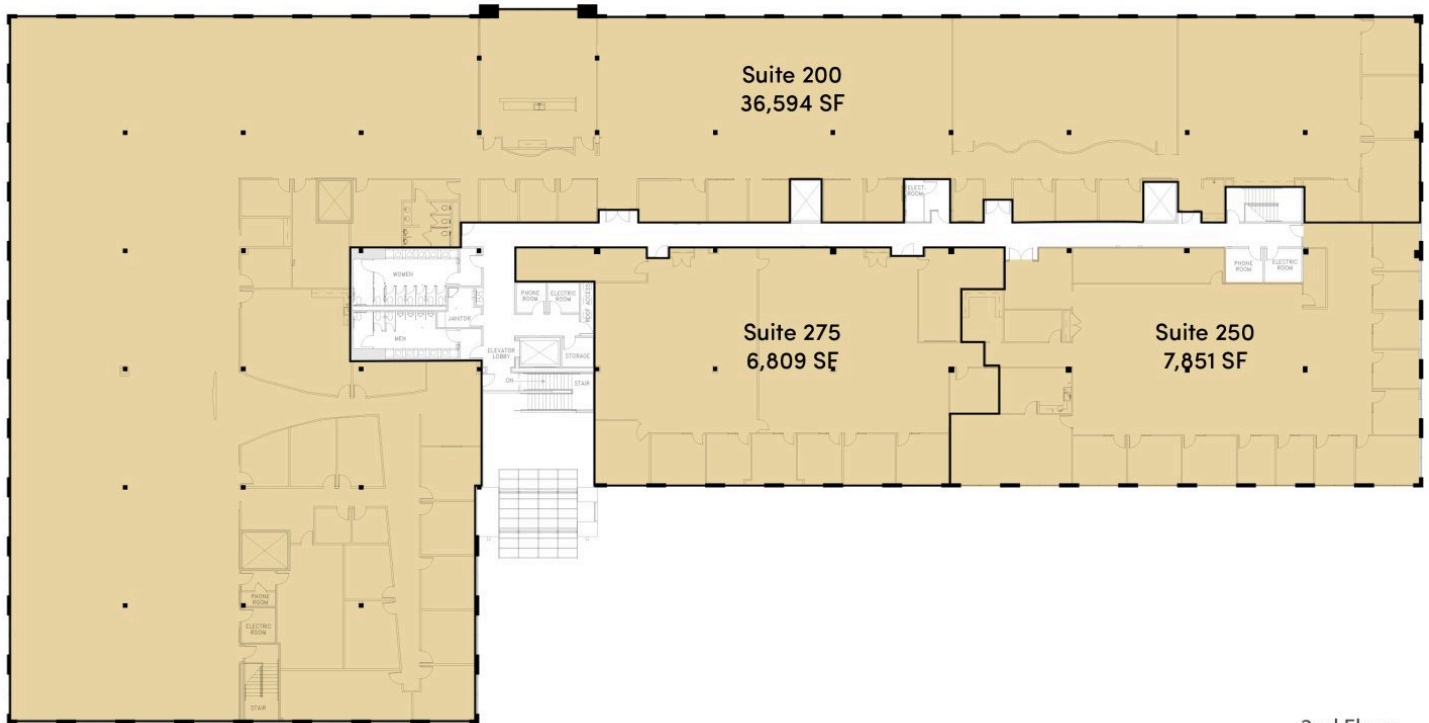

## Building Specifications

- Office space available
- 98,623 SF total building size
- 23,065 SF available size
- Year Built: 1998
- Site: 6.1 Acres
- Parking Ratio: 370 spaces, 4/1000
- Number of Floors: Office: two floors above grade
- Typical Floor Plate: 49,300 RSF
- Ceiling Heights: Tenant Finished Ceiling Heights: 10'

# 8650 Freeport Parkway

Irving, TX

Building Size: 98,623 SF | Building Availability: 23,065 SF

# 8650 Freeport Parkway

Irving, TX

Building Size: 98,623 SF | Building Availability: 23,065 SF

2nd Floor