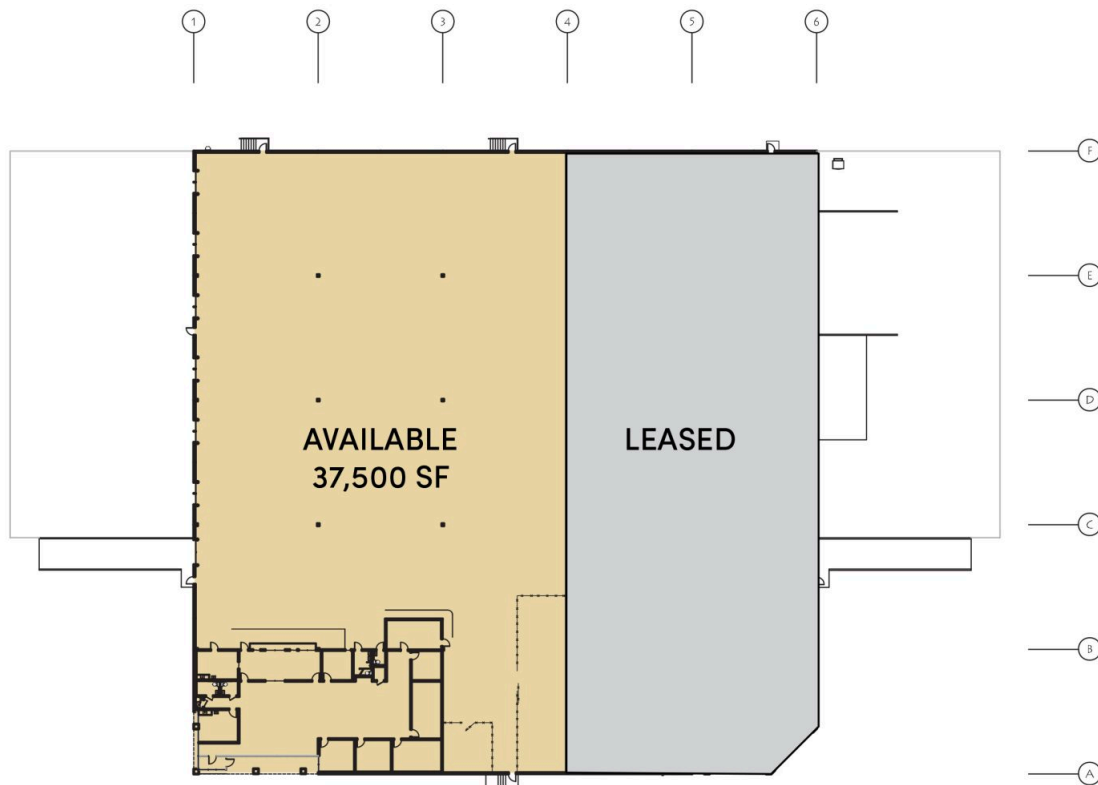

EQT | EXETER

3570 Winchester Road

Memphis, TN

Building Size: 62,300 SF | 37,500 SF of Industrial Space Available

VISIT EQTEXETER.COM

3570 Winchester Road

Memphis, TN

Building Size: 62,300 SF | Building Availability: 37,500 SF

Building Specifications

- Industrial space available
- 62,300 SF total building size
- 37,500 SF available size
- Available on 7/1/2023
- 4,000 SF Office
- 25' - 27' clear height
- T-5 Lighting
- 6 dock doors
- 1 drive-in door
- 50' x 50' column spacing
- 36 car parking spaces
- Wet Sprinkler
- Directly East of the Memphis International Airport and the FedEx World Hub

3570 Winchester Road

Memphis, TN

Building Size: 62,300 SF | Building Availability: 37,500 SF

Location