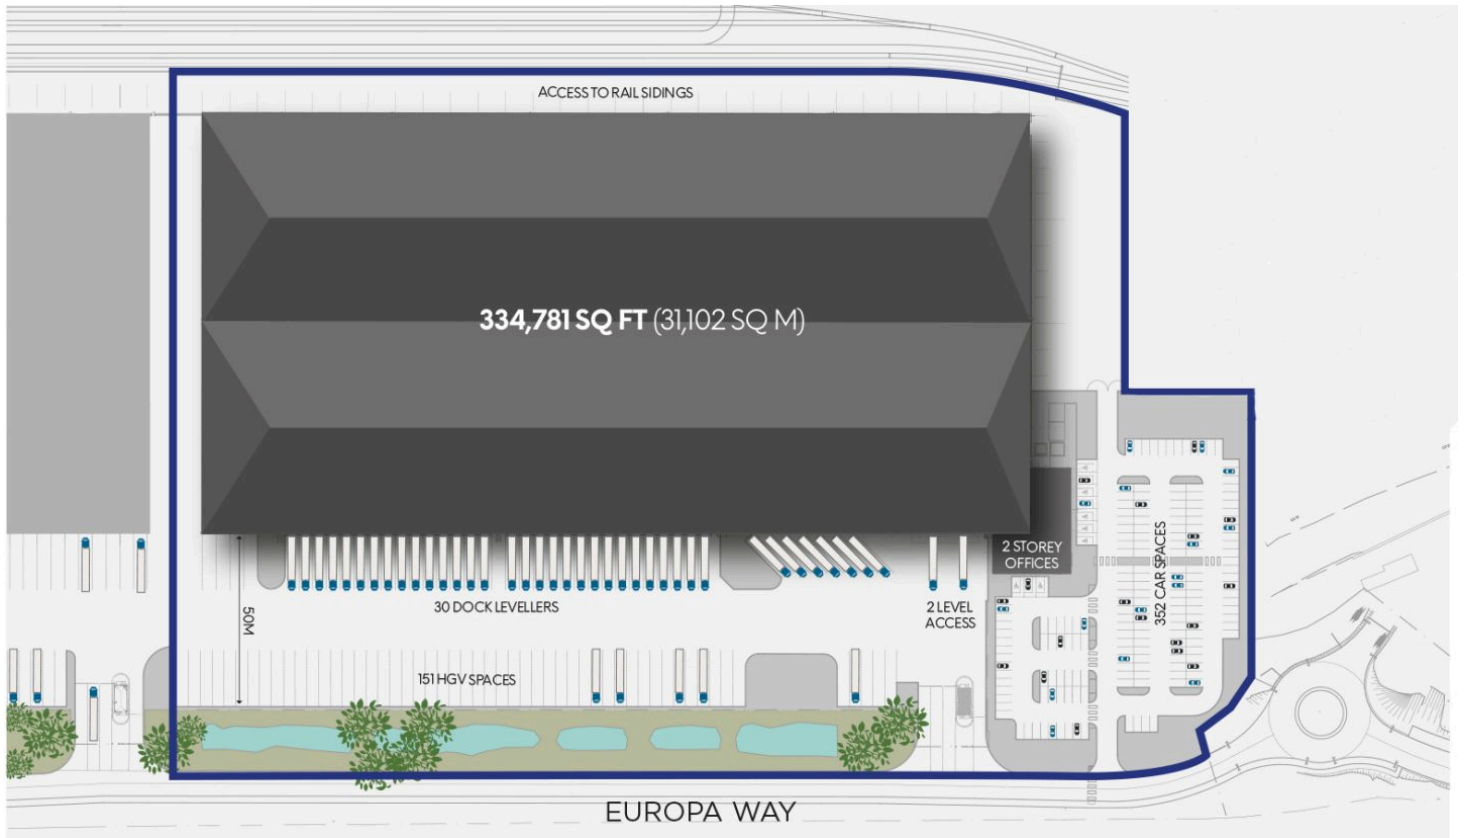

EQT | EXETER

Sheffield I

Sheffield, GB

Building Size: 31,102 SM | 31,102 SM of Industrial Space Available

VISIT [EQTEXETER.COM](https://www.eqtexeter.com)

Sheffield I

Sheffield, GB

Building Size: 31,102 SM | Building Availability: 31,102 SM

Building Specifications

- Industrial space available
- 31,102 SM total building size
- 31,102 SM available size
- Existing racking for approx. 24,000 pallets
- 2 storey fully fitted offices / amenity block
- 51m self contained, concrete surfaced service yard
- Roof mounted and in-rack sprinklers
- EPC Rating B-43 Available on request
- 913 SM of office space
- 15.0 m clear height
- 50kN/m2 floor load
- 30 dock doors
- 2 drive-in doors
- 192 car parking spaces
- 73 trailer parking spaces
- High Bay Lighting lighting

Additional Information

- Sheffield 336 provides road and rail access directly to a high bay distribution facility constructed to an institutional specification of the highest standards and with quality finishes
- The central location and connectivity to M1 junctions 33 & 34 will satisfy the requirements of any modern logistics / manufacturing operator
- The unit shares a dedicated, secure rail siding set flush with the rear yard to allow direct forklift truck access
- Europa Way delivers excellent access to the national rail network, with connections to mainland Europe via the Channel Tunnel, principal ports and the rest of the UK

Sheffield I

Sheffield, GB

Building Size: 31,102 SM | Building Availability: 31,102 SM

Location

Sheffield I

Sheffield, GB

Building Size: 31,102 SM | Building Availability: 31,102 SM

Transportation