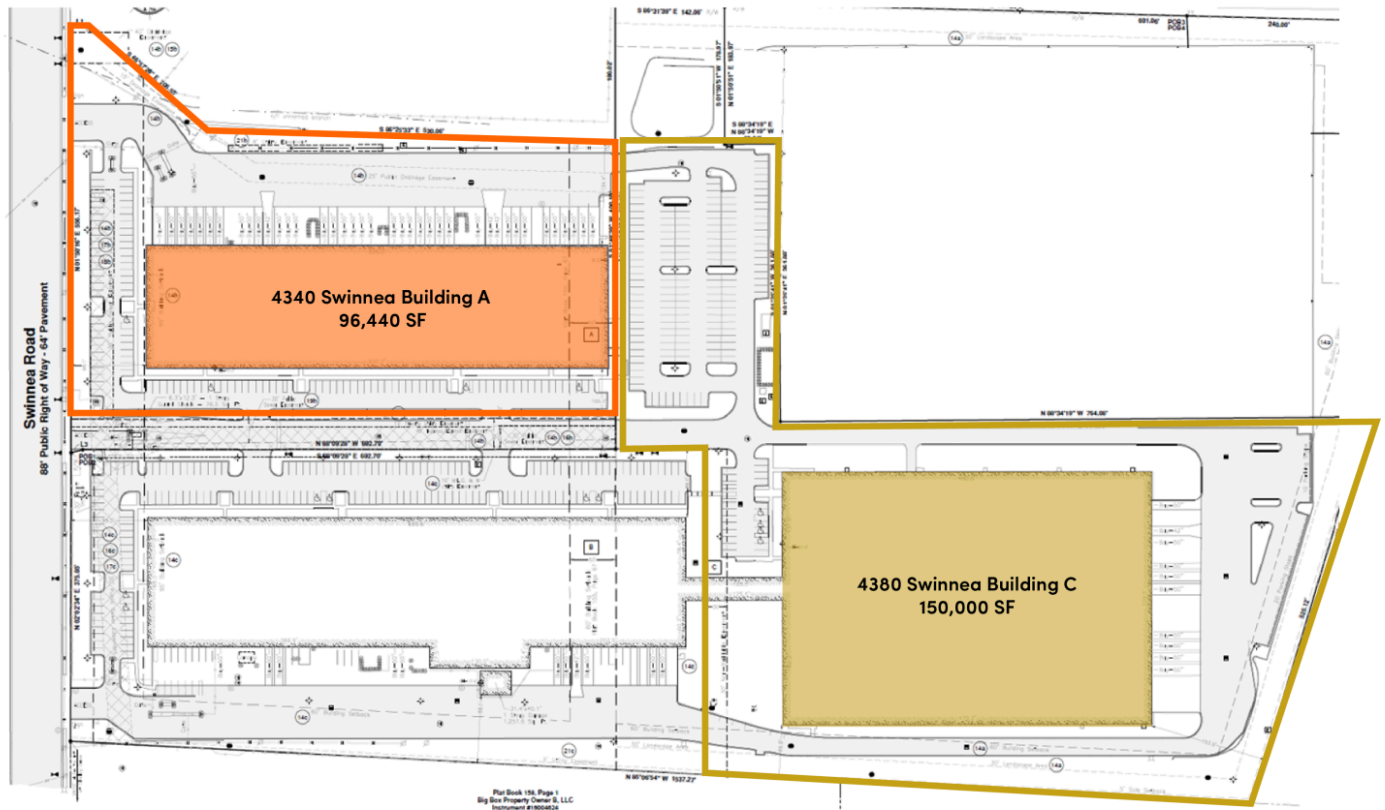

## Building Specifications

- Industrial space available
- 96,440 SF total building size
- 96,440 SF available size
- Available 2/1/2024
- 6,325 Office SF
- Year Built: 2000
- 24' clear height
- TPO Roof
- 100% HVAC
- ESFR Sprinkler
- 39 Dock Doors
- T-8 Fluorescent Lighting
- Auto Parking – 103
- Site is fenced and truck court is gated
- Immediate Access to Memphis International Airport and the FedEx World Hub

## Location