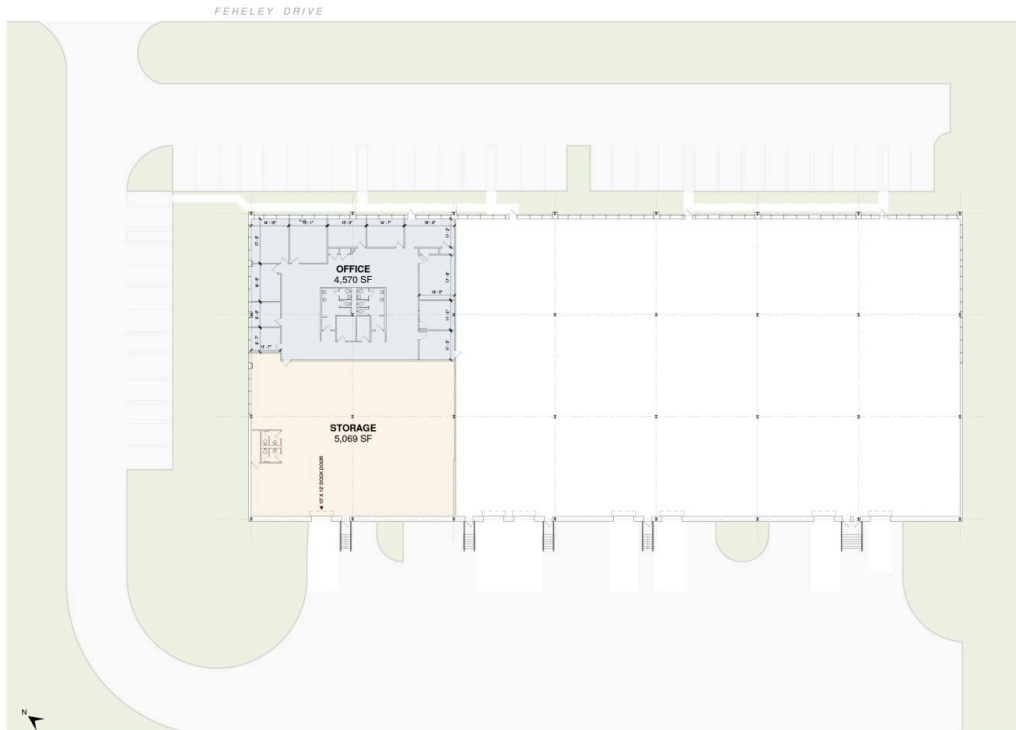

EQT | EXETER

420 Feheley Drive

King of Prussia, PA

Building Size: 33,622 SF | 9,655 SF of Industrial Space Available

VISIT [EQTEXETER.COM](https://www.eqtexeter.com)

420 Feheley Drive

King of Prussia, PA

Building Size: 33,622 SF | Building Availability: 9,655 SF

Building Specifications

- Industrial space available
- 33,622 SF total building size
- 9,655 SF available size
- Located in the heart of King of Prussia
- 4,570 SF office space
- 5,069 SF storage space
- 85' truck court
- 16' clear height
- Wet Sprinkler System
- Rear loaded
- One loading dock

Site Plan

420 Feheley Drive

King of Prussia, PA

Building Size: 33,622 SF | Building Availability: 9,655 SF

Space Plan

Location