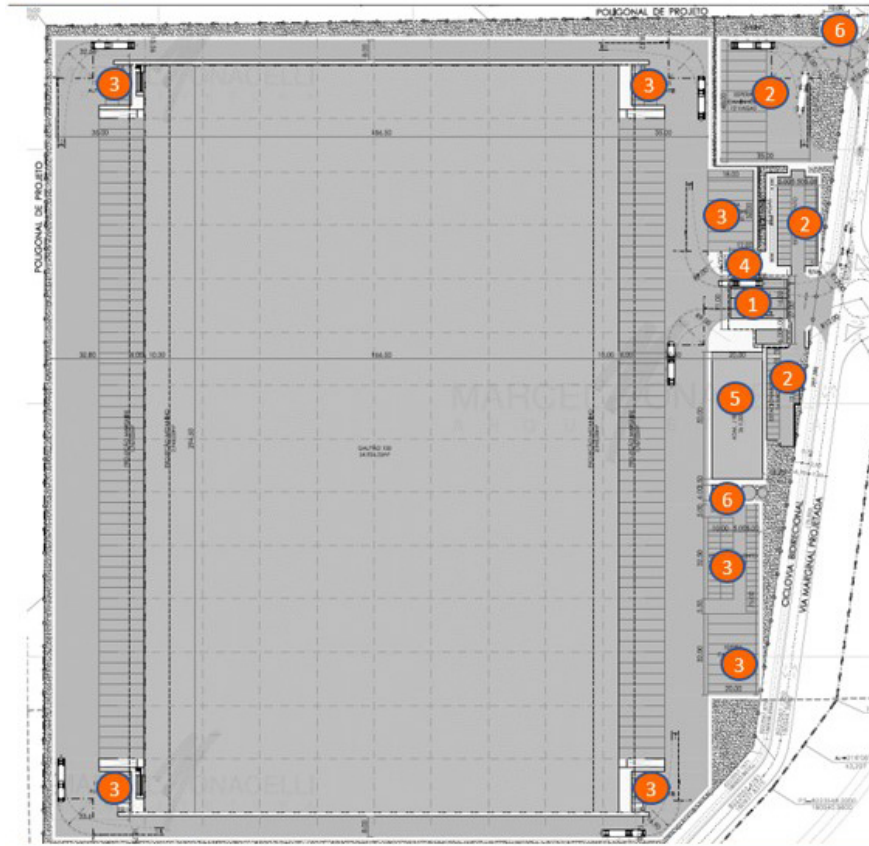

EQT | EXETER

XP Exeter II Brasília Distribution Center

Brasília, BR

Building Size: 67,182 SM | 67,182 SM of Logistics Space Available

VISIT [EQTEXETER.COM](https://www.eqtexeter.com)

XP Exeter II Brasília Distribution Center

Brasília, BR

Building Size: 67,182 SM | Building Availability: 67,182 SM

Building Specifications

- Logistics space available
- 67,182 SM total building size
- 67,182 SM available size
- Bulletproof with redundant gates for truck screening and access controls
- Locker rooms and truck driver rest area
- 5,890 SM mezzanine
- 3,534 SM dock canopy
- 2,834 SM common areas
- Estimated delivery in Q2 2023
- 120 dock doors
- 129 car parking spaces
- 28 trailer parking spaces

Additional Information

- XP Exeter II Brasília Distribution Center is strategically located directly at the intersection between Federal Highway BR-040 and Highway DF-290, with direct access to both Highways. Brasília, Brazil's capital, is located 37 km (28 miles) north via Highway BR-040.

XP Exeter II Brasília Distribution Center

Brasília, BR

Building Size: 67,182 SM | Building Availability: 67,182 SM

Location

XP Exeter II Brasília Distribution Center

Brasília, BR

Building Size: 67,182 SM | Building Availability: 67,182 SM