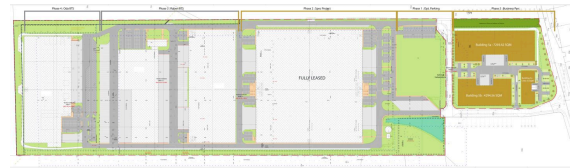

EQT | EXETER

Berlin Süd Business Park

Ragow, DE

Building Size: 117,910 SM | 12,977 SM of Logistics Space Available

VISIT [EQTEXETER.COM](https://eqtexeter.com)

Berlin Süd Business Park

Ragow, DE

Building Size: 117,910 SM | Building Availability: 12,977 SM

Building Specifications

- Logistics space available
- 117,910 SM total building size
- 12,977 SM available size
- 12.2 m clear height
- 12 m x 24 m column spacing
- 50kN/SM floor load
- 35 m truck court depth
- LED lighting
- ESFR sprinkler system

Berlin Süd Business Park

Ragow, DE

Building Size: 117,910 SM | Building Availability: 12,977 SM

Transportation

Transit

Bus, Eichenallee

9 min walk

0.8 km