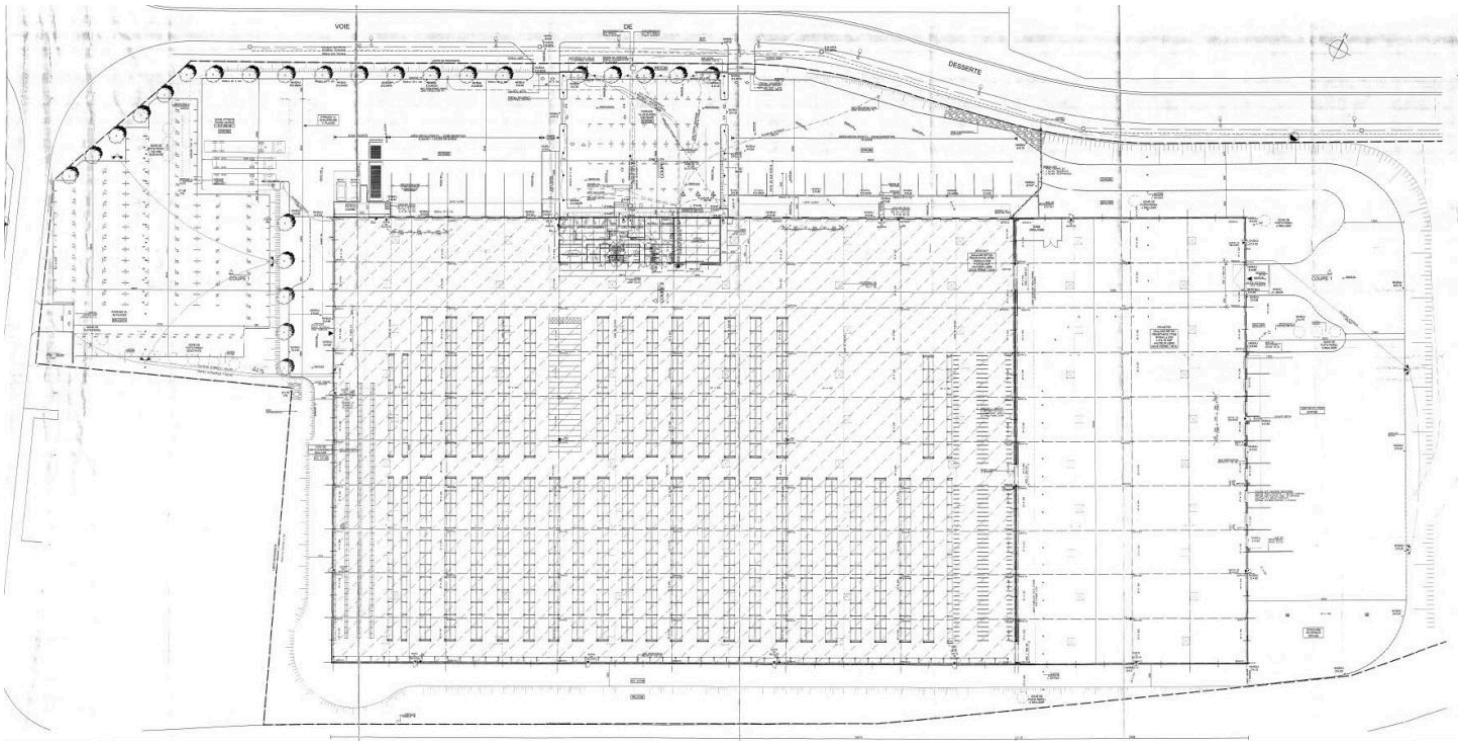

EQT | EXETER

Chemin des Vignes

Bressolles, FR

Building Size: 65,879 SM | 65,879 SM of Logistics Space Available

VISIT [EQTEXETER.COM](https://www.eqtexeter.com)

Chemin des Vignes

Bressolles, FR

Building Size: 65,879 SM | Building Availability: 65,879 SM

Building Specifications

- Logistics space available
- 65,879 SM total building size
- 65,879 SM available size
- Available Q3-22
- 200 m x 101 m column spacing
- 1,243 SM of office space
- 2.4 m clear height
- 200 m x 101 m column spacing
- 5T PSM floor load
- 98,4252 truck court depth
- 2 drive-in doors
- 80 car parking spaces

Additional Information

ICPE: 1510-2B (E)

Chemin des Vignes

Bressolles, FR

Building Size: 65,879 SM | Building Availability: 65,879 SM

Location

Location Commentary

- The Property sits immediately adjacent to the A42 highway and in close proximity to the A432 highway (the new Lyon outer ring road) and the A6 (connecting Paris to the South East of France)
- Lyon's city center is a 25-minute drive from the Property, and the airport is located 20 minutes away
- The Property is strategically positioned to the East of Lyon in a prime distribution location benefiting from numerous transport links and access to a large pool of affordable labour
- The Property is located in the region of Lyon, France's second-largest logistics hub