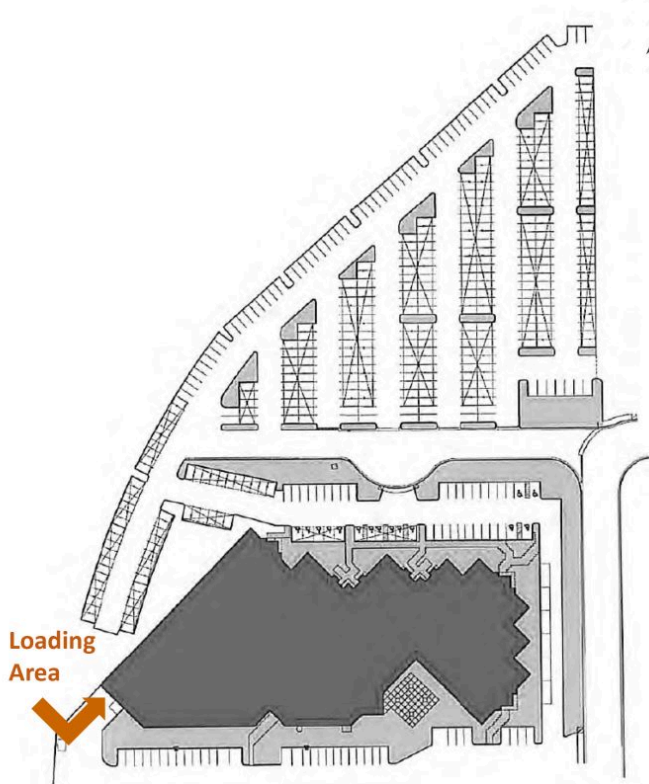

Building Size: 59,888 SF | Building Availability: 59,888 SF

Building Specifications

- Flex Space with Existing Lab
- 59,888 SF total building size
- 59,888 SF available size
- 21' clear height
- Pre-demised
- Single story flex building
- 100% HVAC
- 472 auto parking
- Ample covered parking
- Sky Harbor location
- Permissive A-2 Industrial District Zoning per City of Phoenix

4601 East Hilton Avenue

Phoenix, Arizona

Building Size: 59,888 SF | Building Availability: 59,888 SF

Location