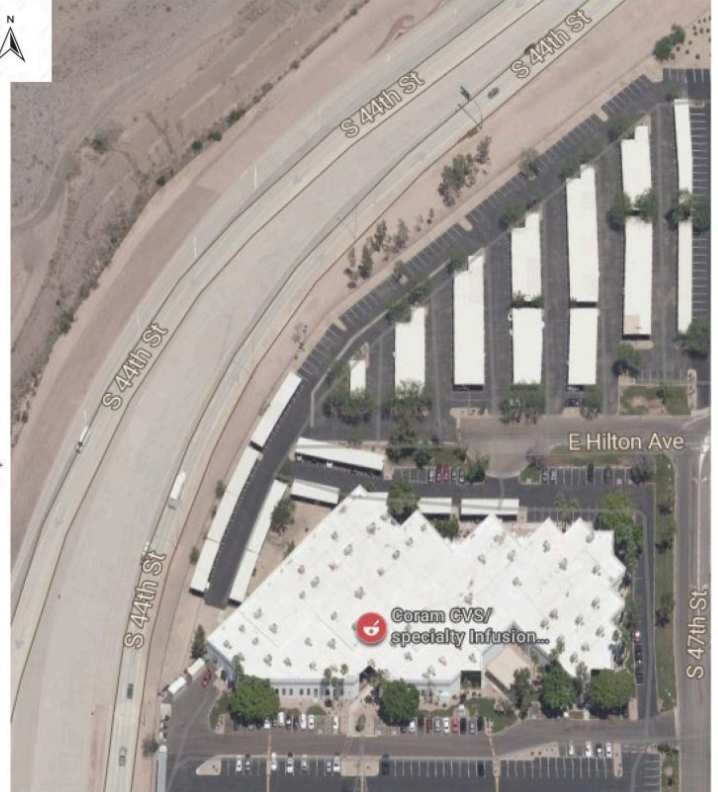

EQT | EXETER

4601 East Hilton Avenue

Phoenix, Arizona

Building Size: 59,888 SF | 59,888 SF of Flex Space with Existing Lab

VISIT [EQTEXETER.COM](https://eqtexeter.com)

4601 East Hilton Avenue

Phoenix, Arizona

Building Size: 59,888 SF | Building Availability: 59,888 SF

Building Specifications

- Flex Space with Existing Lab
- 59,888 SF total building size
- 59,888 SF available size
- 21' clear height
- Pre-demised
- Single story flex building
- 100% HVAC
- 472 auto parking
- Ample covered parking
- Sky Harbor location
- Permissive A-2 Industrial District Zoning per City of Phoenix

4601 East Hilton Avenue

Phoenix, Arizona

Building Size: 59,888 SF | Building Availability: 59,888 SF

Location