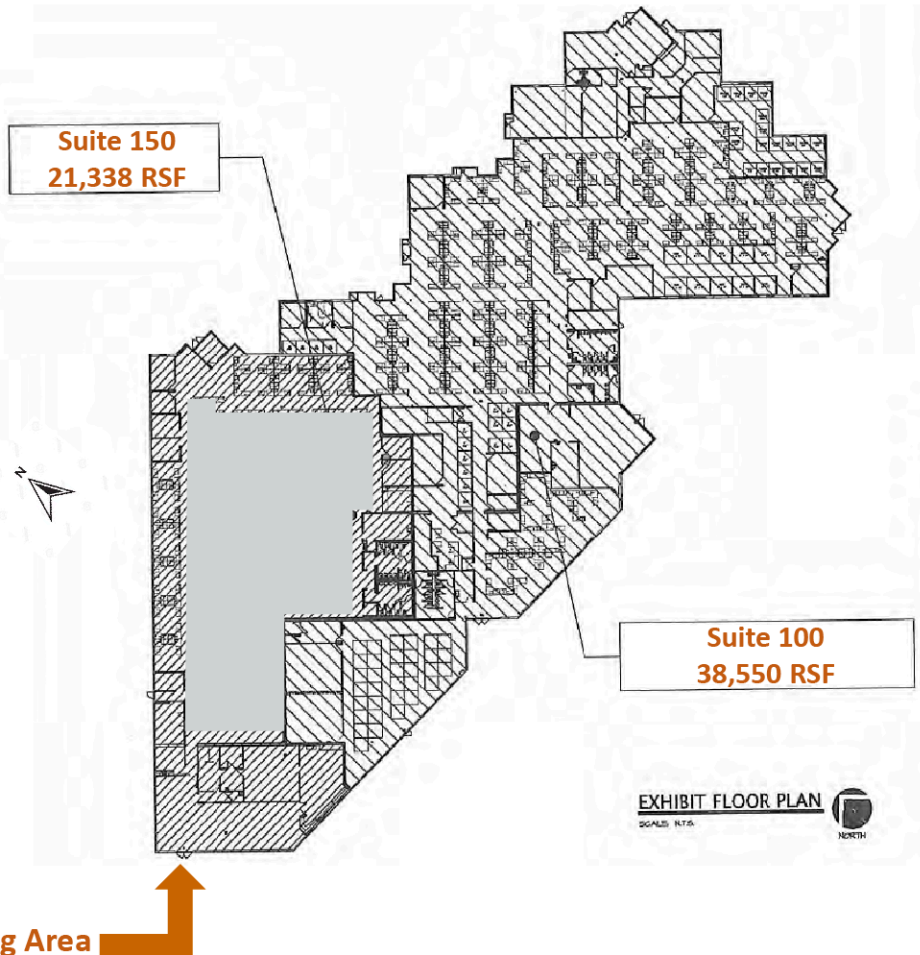

EQT | EXETER

4601 East Hilton Avenue

Phoenix, Arizona

Building Size: 59,888 SF | 59,888 SF of Flex Space with Existing Lab

VISIT [EQTEXETER.COM](https://eqtexeter.com)

4601 East Hilton Avenue

Phoenix, Arizona

Building Size: 59,888 SF | Building Availability: 59,888 SF

Building Specifications

- Flex Space with Existing Lab
- 59,888 SF total building size
- 59,888 SF available size
- 21' clear height
- Pre-demised
- Single story flex building
- 100% HVAC
- 472 auto parking
- Ample covered parking
- Sky Harbor location
- Permissive A-2 Industrial District Zoning per City of Phoenix

4601 East Hilton Avenue

Phoenix, Arizona

Building Size: 59,888 SF | Building Availability: 59,888 SF

Location