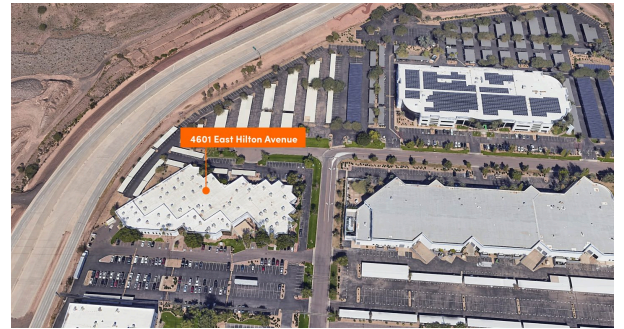

EQT | EXETER

4601 East Hilton Avenue

Phoenix, Arizona

Building Size: 59,888 SF | 59,888 SF of Flex Space with Existing Lab

VISIT [EQTEXETER.COM](https://eqtexeter.com)

4601 East Hilton Avenue

Phoenix, Arizona

Building Size: 59,888 SF | Building Availability: 59,888 SF

Building Specifications

- Flex Space with Existing Lab
- 59,888 SF total building size
- 59,888 SF available size
- 21' clear height
- Pre-demised
- Single story flex building
- 100% HVAC
- 472 auto parking
- Ample covered parking
- Sky Harbor location
- Permissive A-2 Industrial District Zoning per City of Phoenix

4601 East Hilton Avenue

Phoenix, Arizona

Building Size: 59,888 SF | Building Availability: 59,888 SF

Location