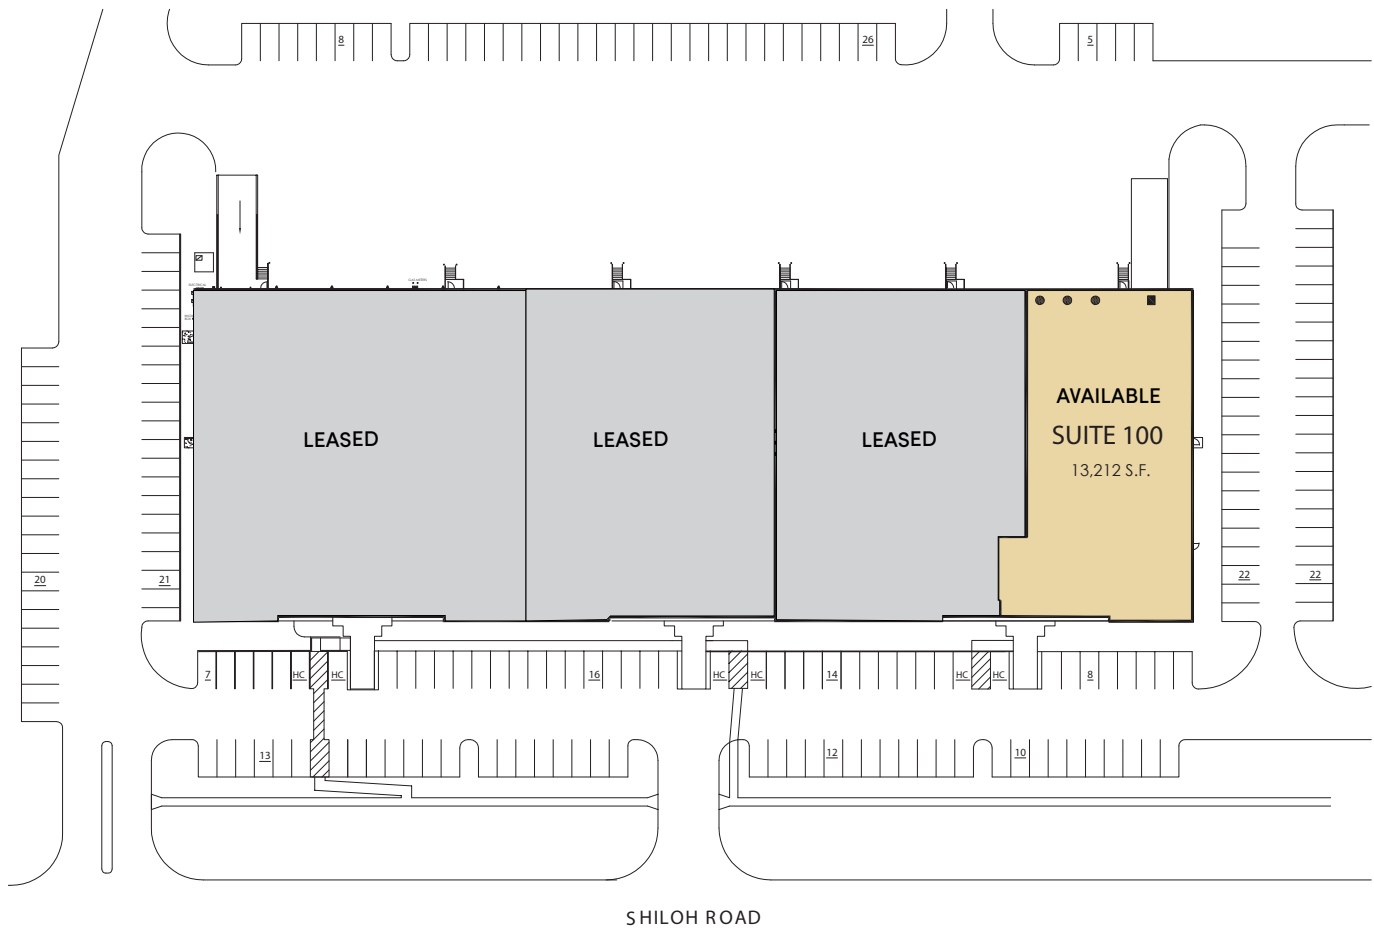

EQT | EXETER

1000 Shiloh Road Suite 100

Plano, TX

Building Size: 76,317 SF | 13,212 SF of Industrial Space Available

VISIT EQTEXETER.COM

1000 Shiloh Road Suite 100

Plano, TX

Building Size: 76,317 SF | Building Availability: 13,212 SF

Building Specifications

- 76,317 SF building size
- 13,212 SF available size
- Office: 5,672 SF
- Warehouse: 7,540 SF
- Clear Height: 25'
- 9'x10' Dock Doors: 3
- Oversized 14'x16' drive in door with ramp: 1
- 400 amp 3 phase 4 wire electrical service

1000 Shiloh Road Suite 100

Plano, TX

Building Size: 76,317 SF | Building Availability: 13,212 SF

Suite 100 Floor Plan