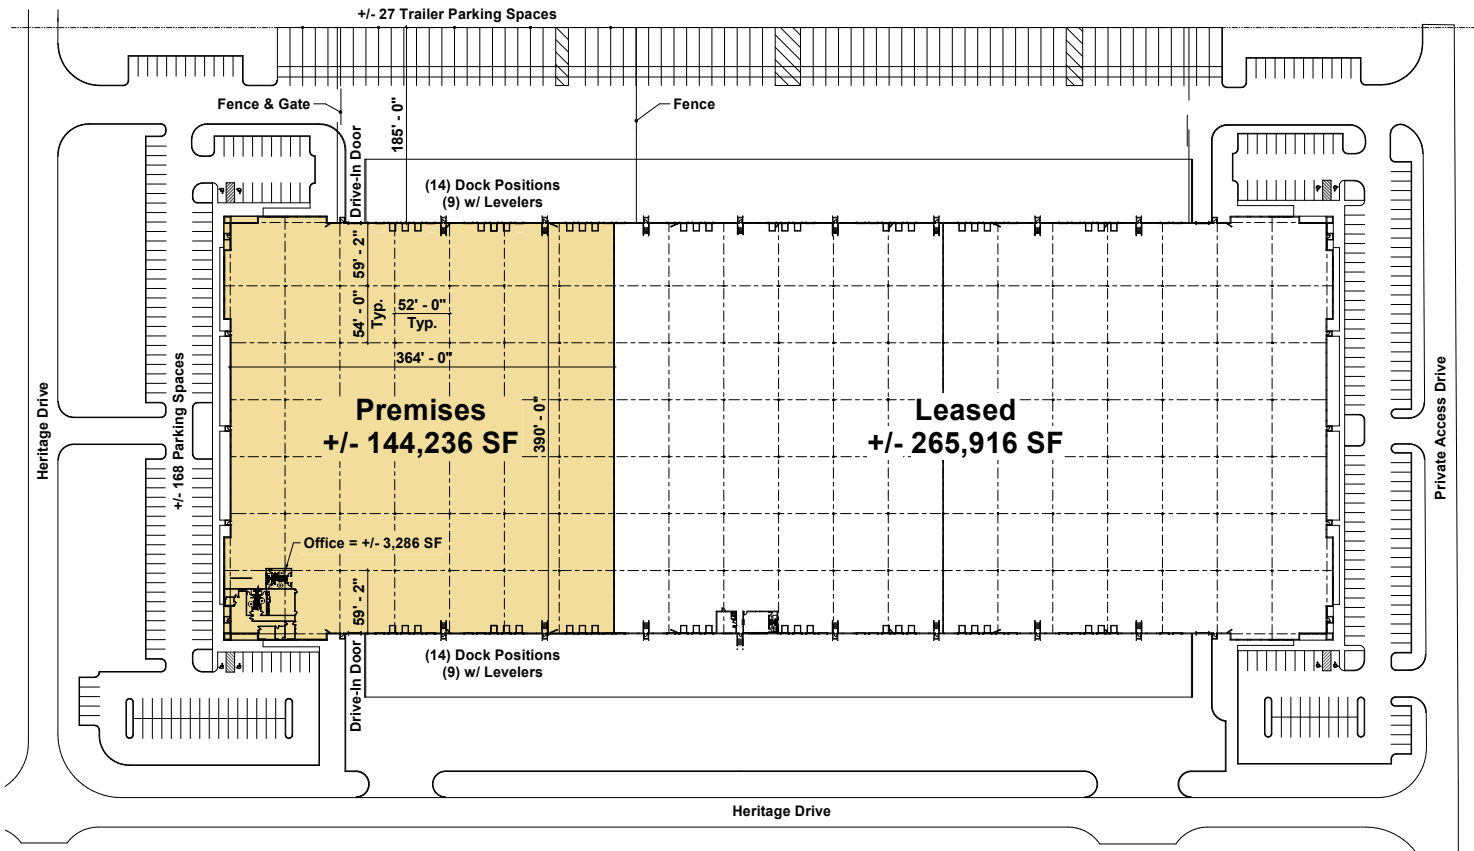

# 147 Heritage Drive

Etna, OH

Building Size: 410,152 SF | 144,236 SF of Industrial Space Available

**VISIT** [EQTEXETER.COM](https://eqtexeter.com)

# 147 Heritage Drive

Etna, OH

Building Size: 410,152 SF | Building Availability: 144,236 SF

## Building Specifications

- Available SF: 144,236 SF
- Office: +/- 3,286 SF
- Clear Height: 32'
- Dock Doors: 28 (9' x 10') 18 with Levelers
- Drive-in Doors: 2 (12' x 14')
- Cross-dock configuration
- Car Parking Spaces: +/- 168 car
- Column Spacing: 52' x 54'
- Speed Bays: 52' x 59'-2"
- Sprinkler System: ESFR

## Office Plan